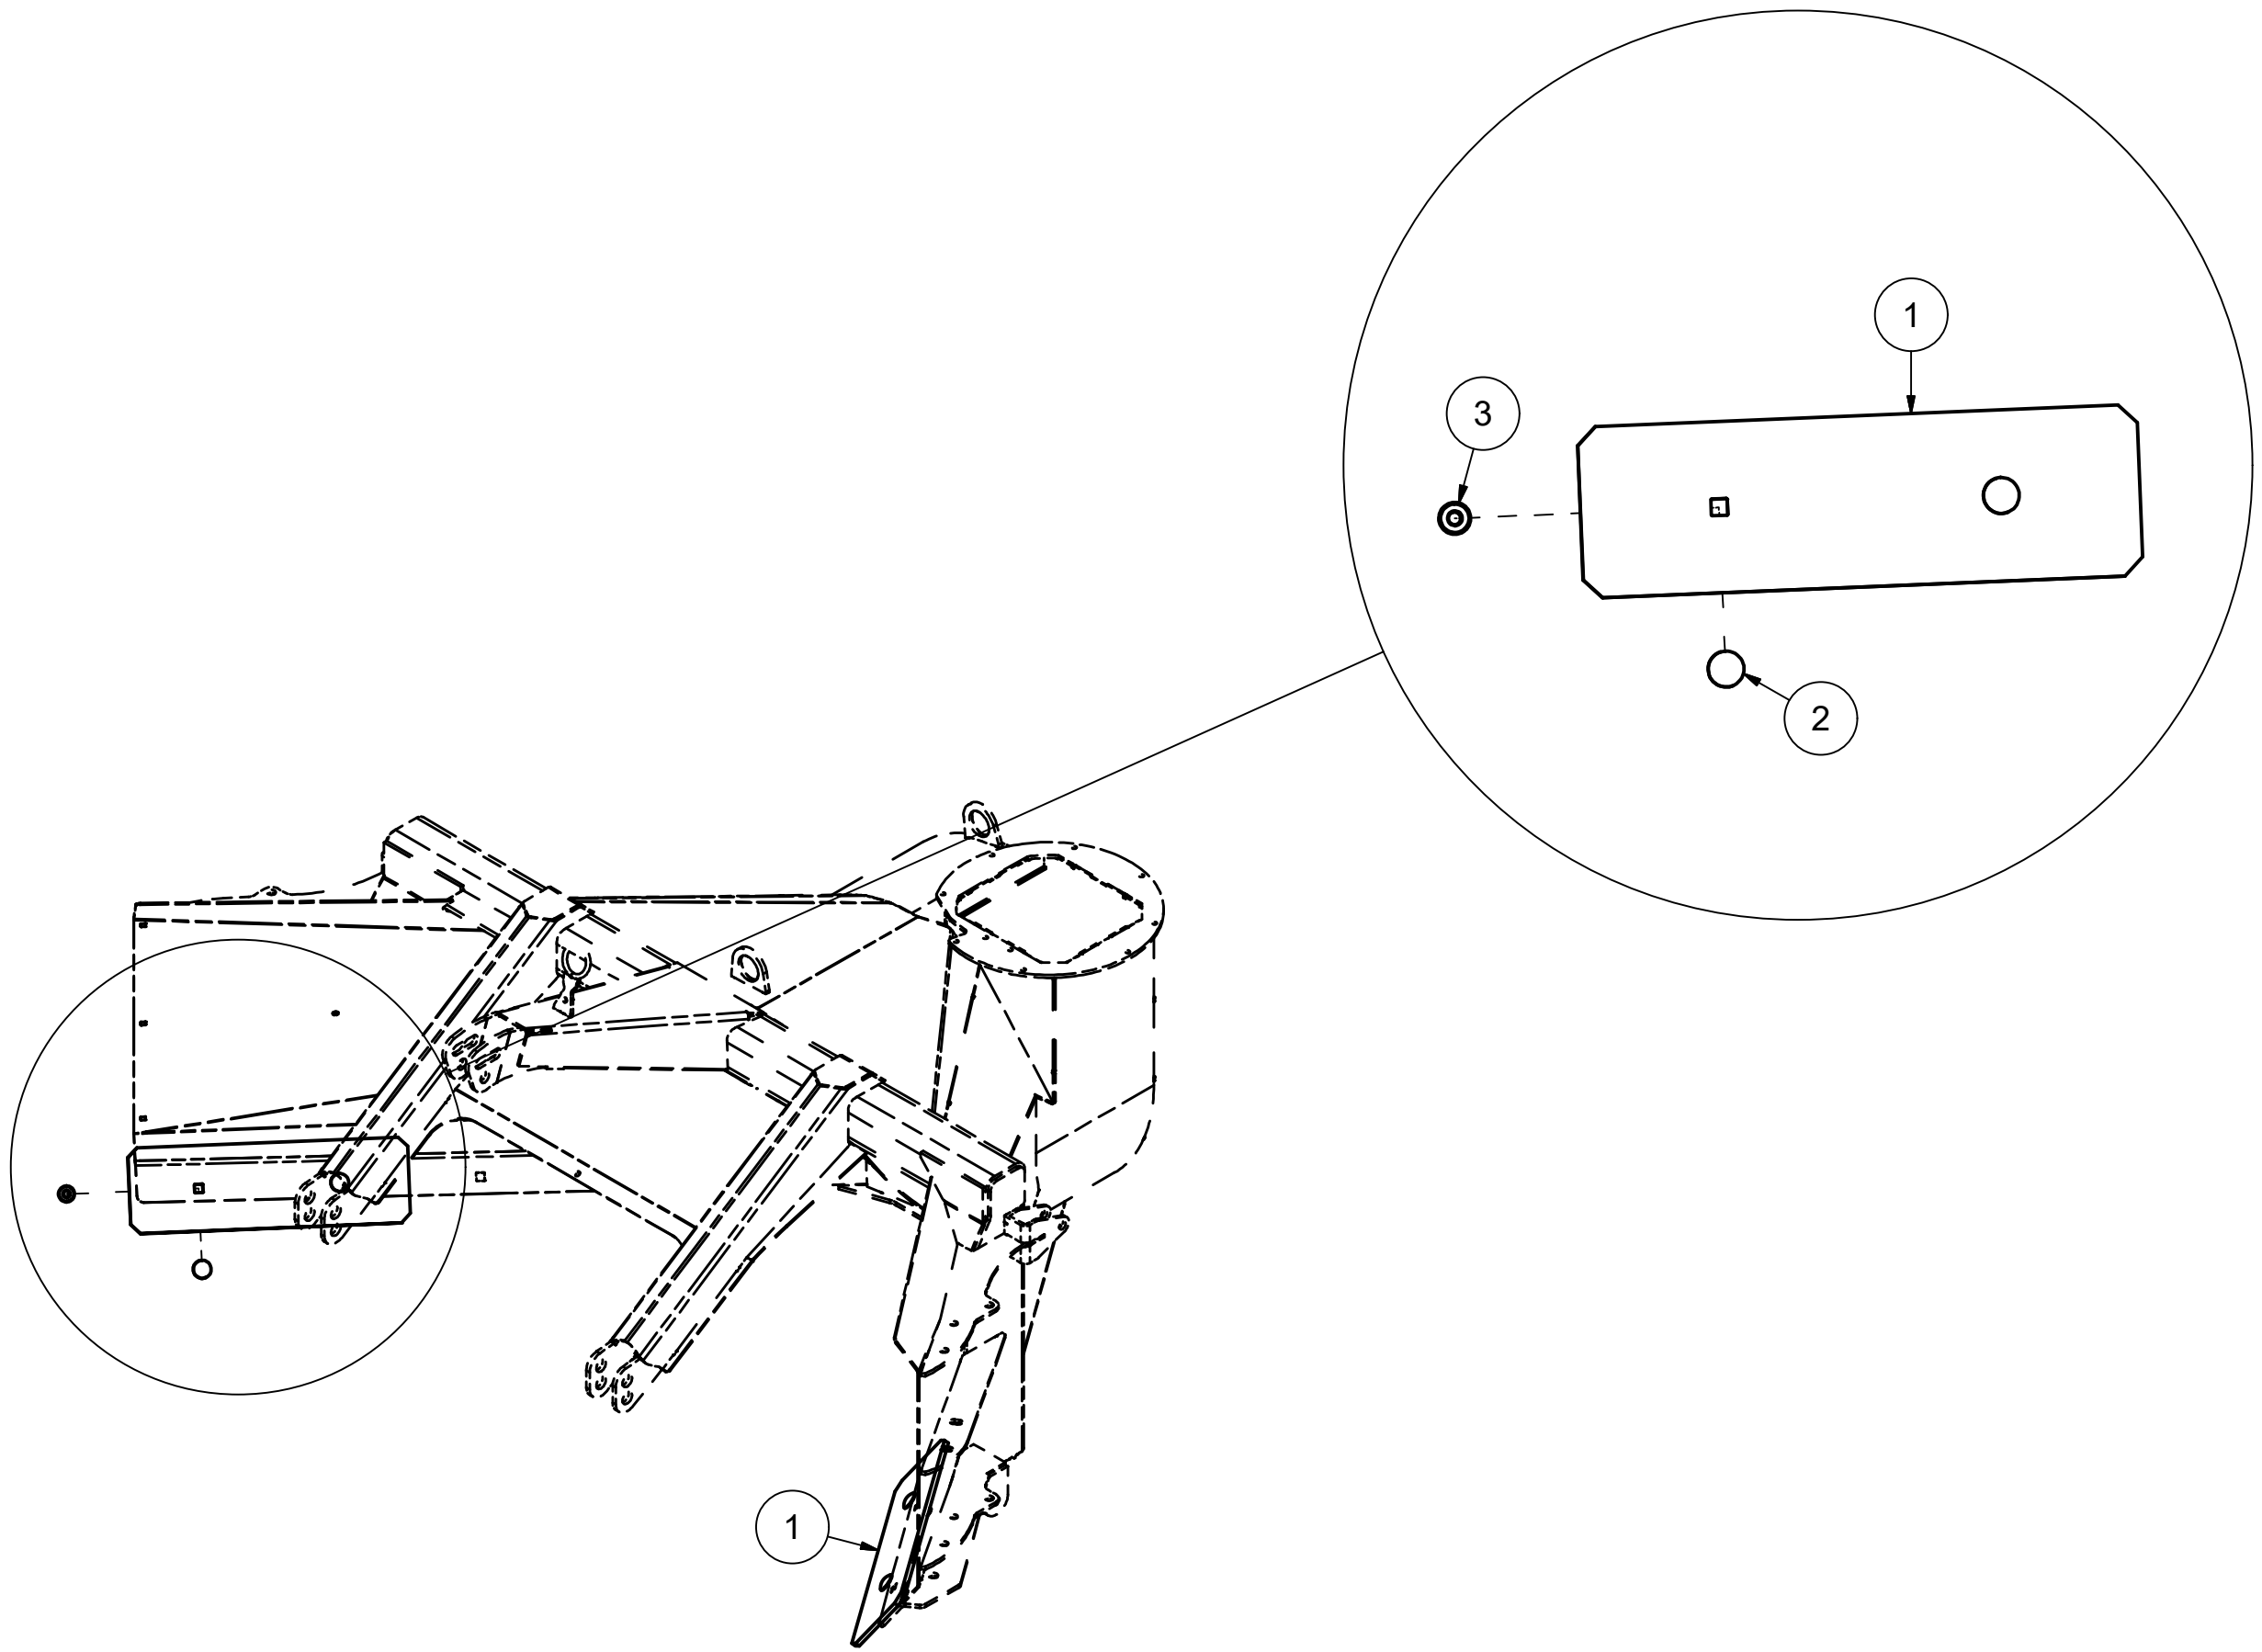

25148011 Wear steel front doubling

Pos	Qty	Article no	Designation
1	2	25141006	Wear steel 10x185x605
2	4	2344493	Locking screw M16x50 EIZn 8.8 DIN 603
3	4	2489175	Locking nut with flange M16 EIZn DIN 6926