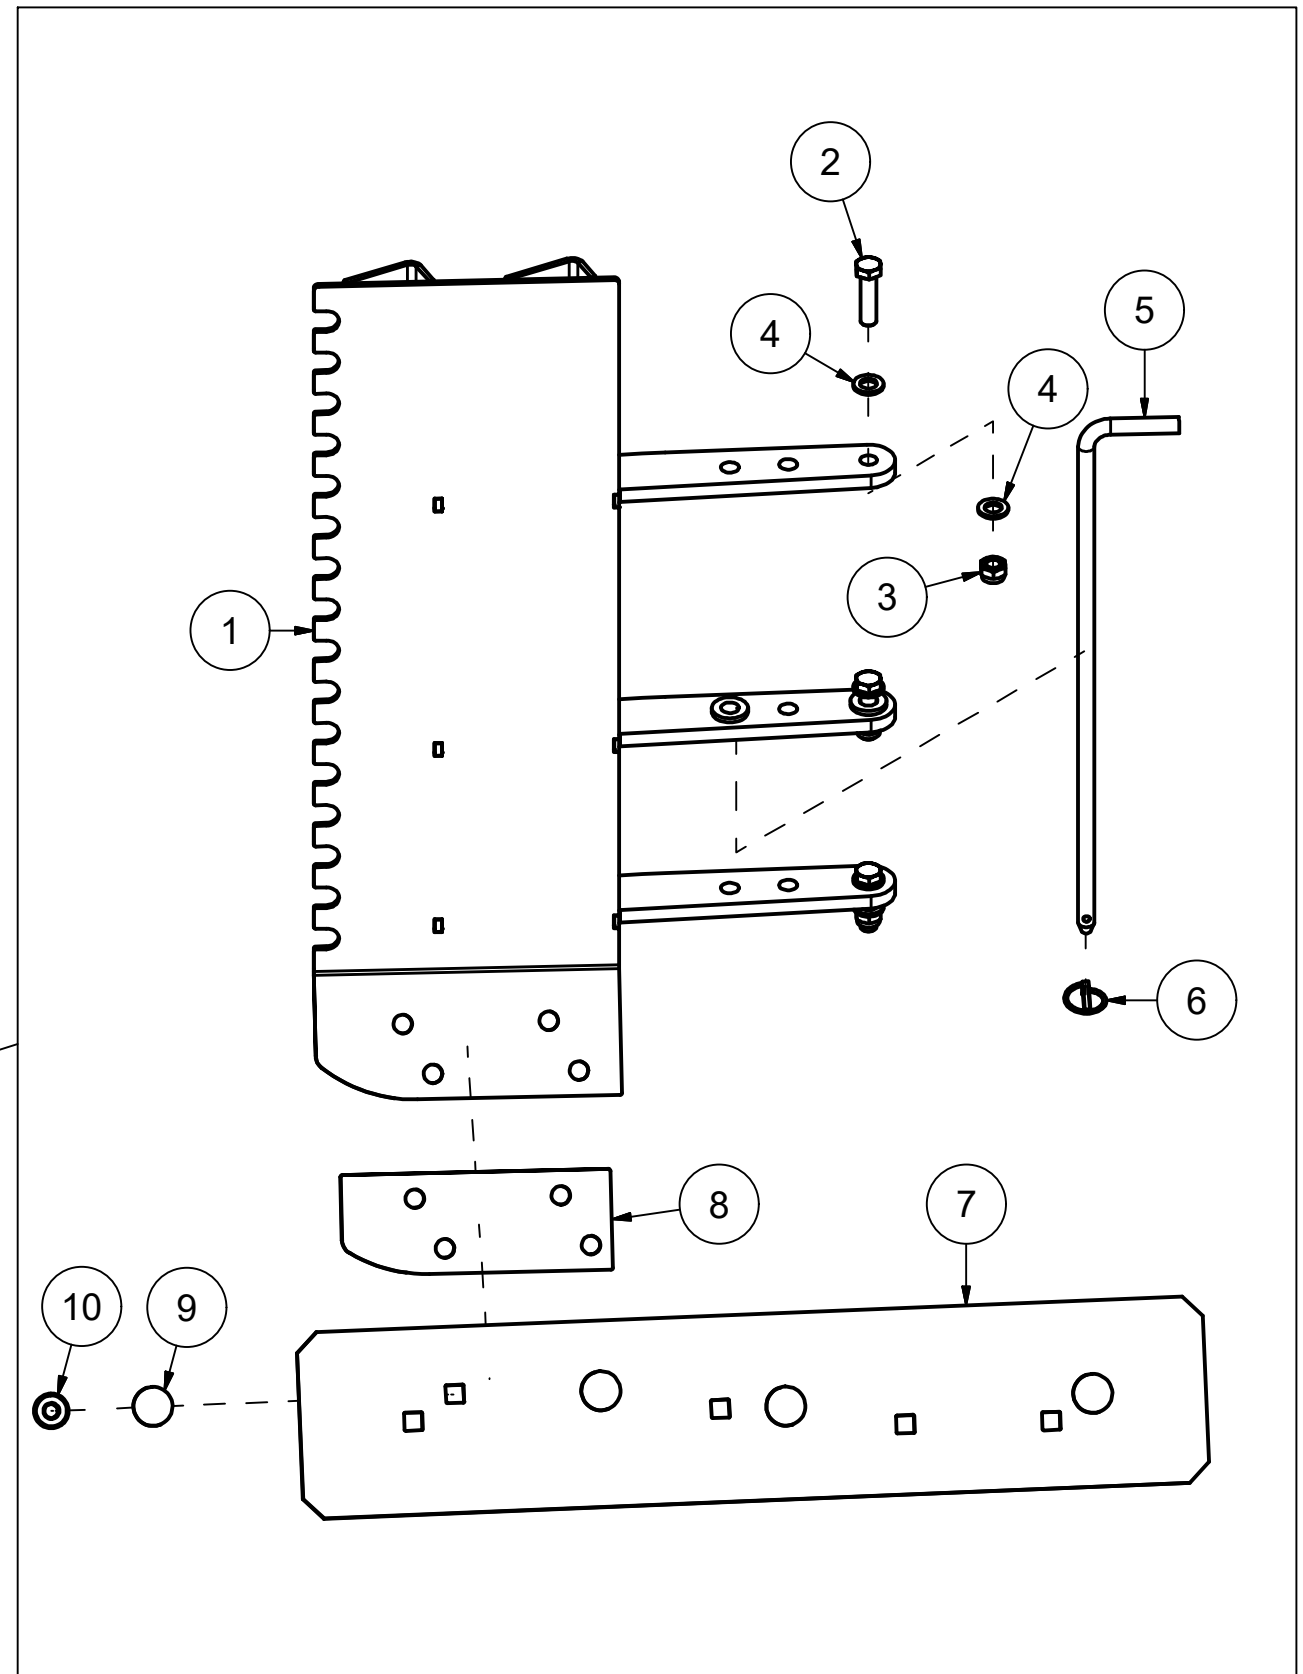

25148008 Right side extension 1,0m

Pos	Qty	Article no	Designation
1	1	25111073	Right side extension 1,0 m
2	3	2422495	Hexagon screw M16x60 EIZn 8.8 DIN 931
3	3	2483613	Locking nut M16 EIZn DIN 985
4	6	2531078	Washer M16 EIZn DIN 125
5	1	25111043	Rod attachment for side extension VF230/252
6	1	2556138	Linch pin Ø6
7	1	25141005	Wear steel side extension 10x185x900
8	1	25141009	Shims wear steel side extension
9	4	2344493	Locking screw M16x50 EIZn 8.8 DIN 603
10	4	2489175	Locking nut with flange M16 EIZn DIN 6926