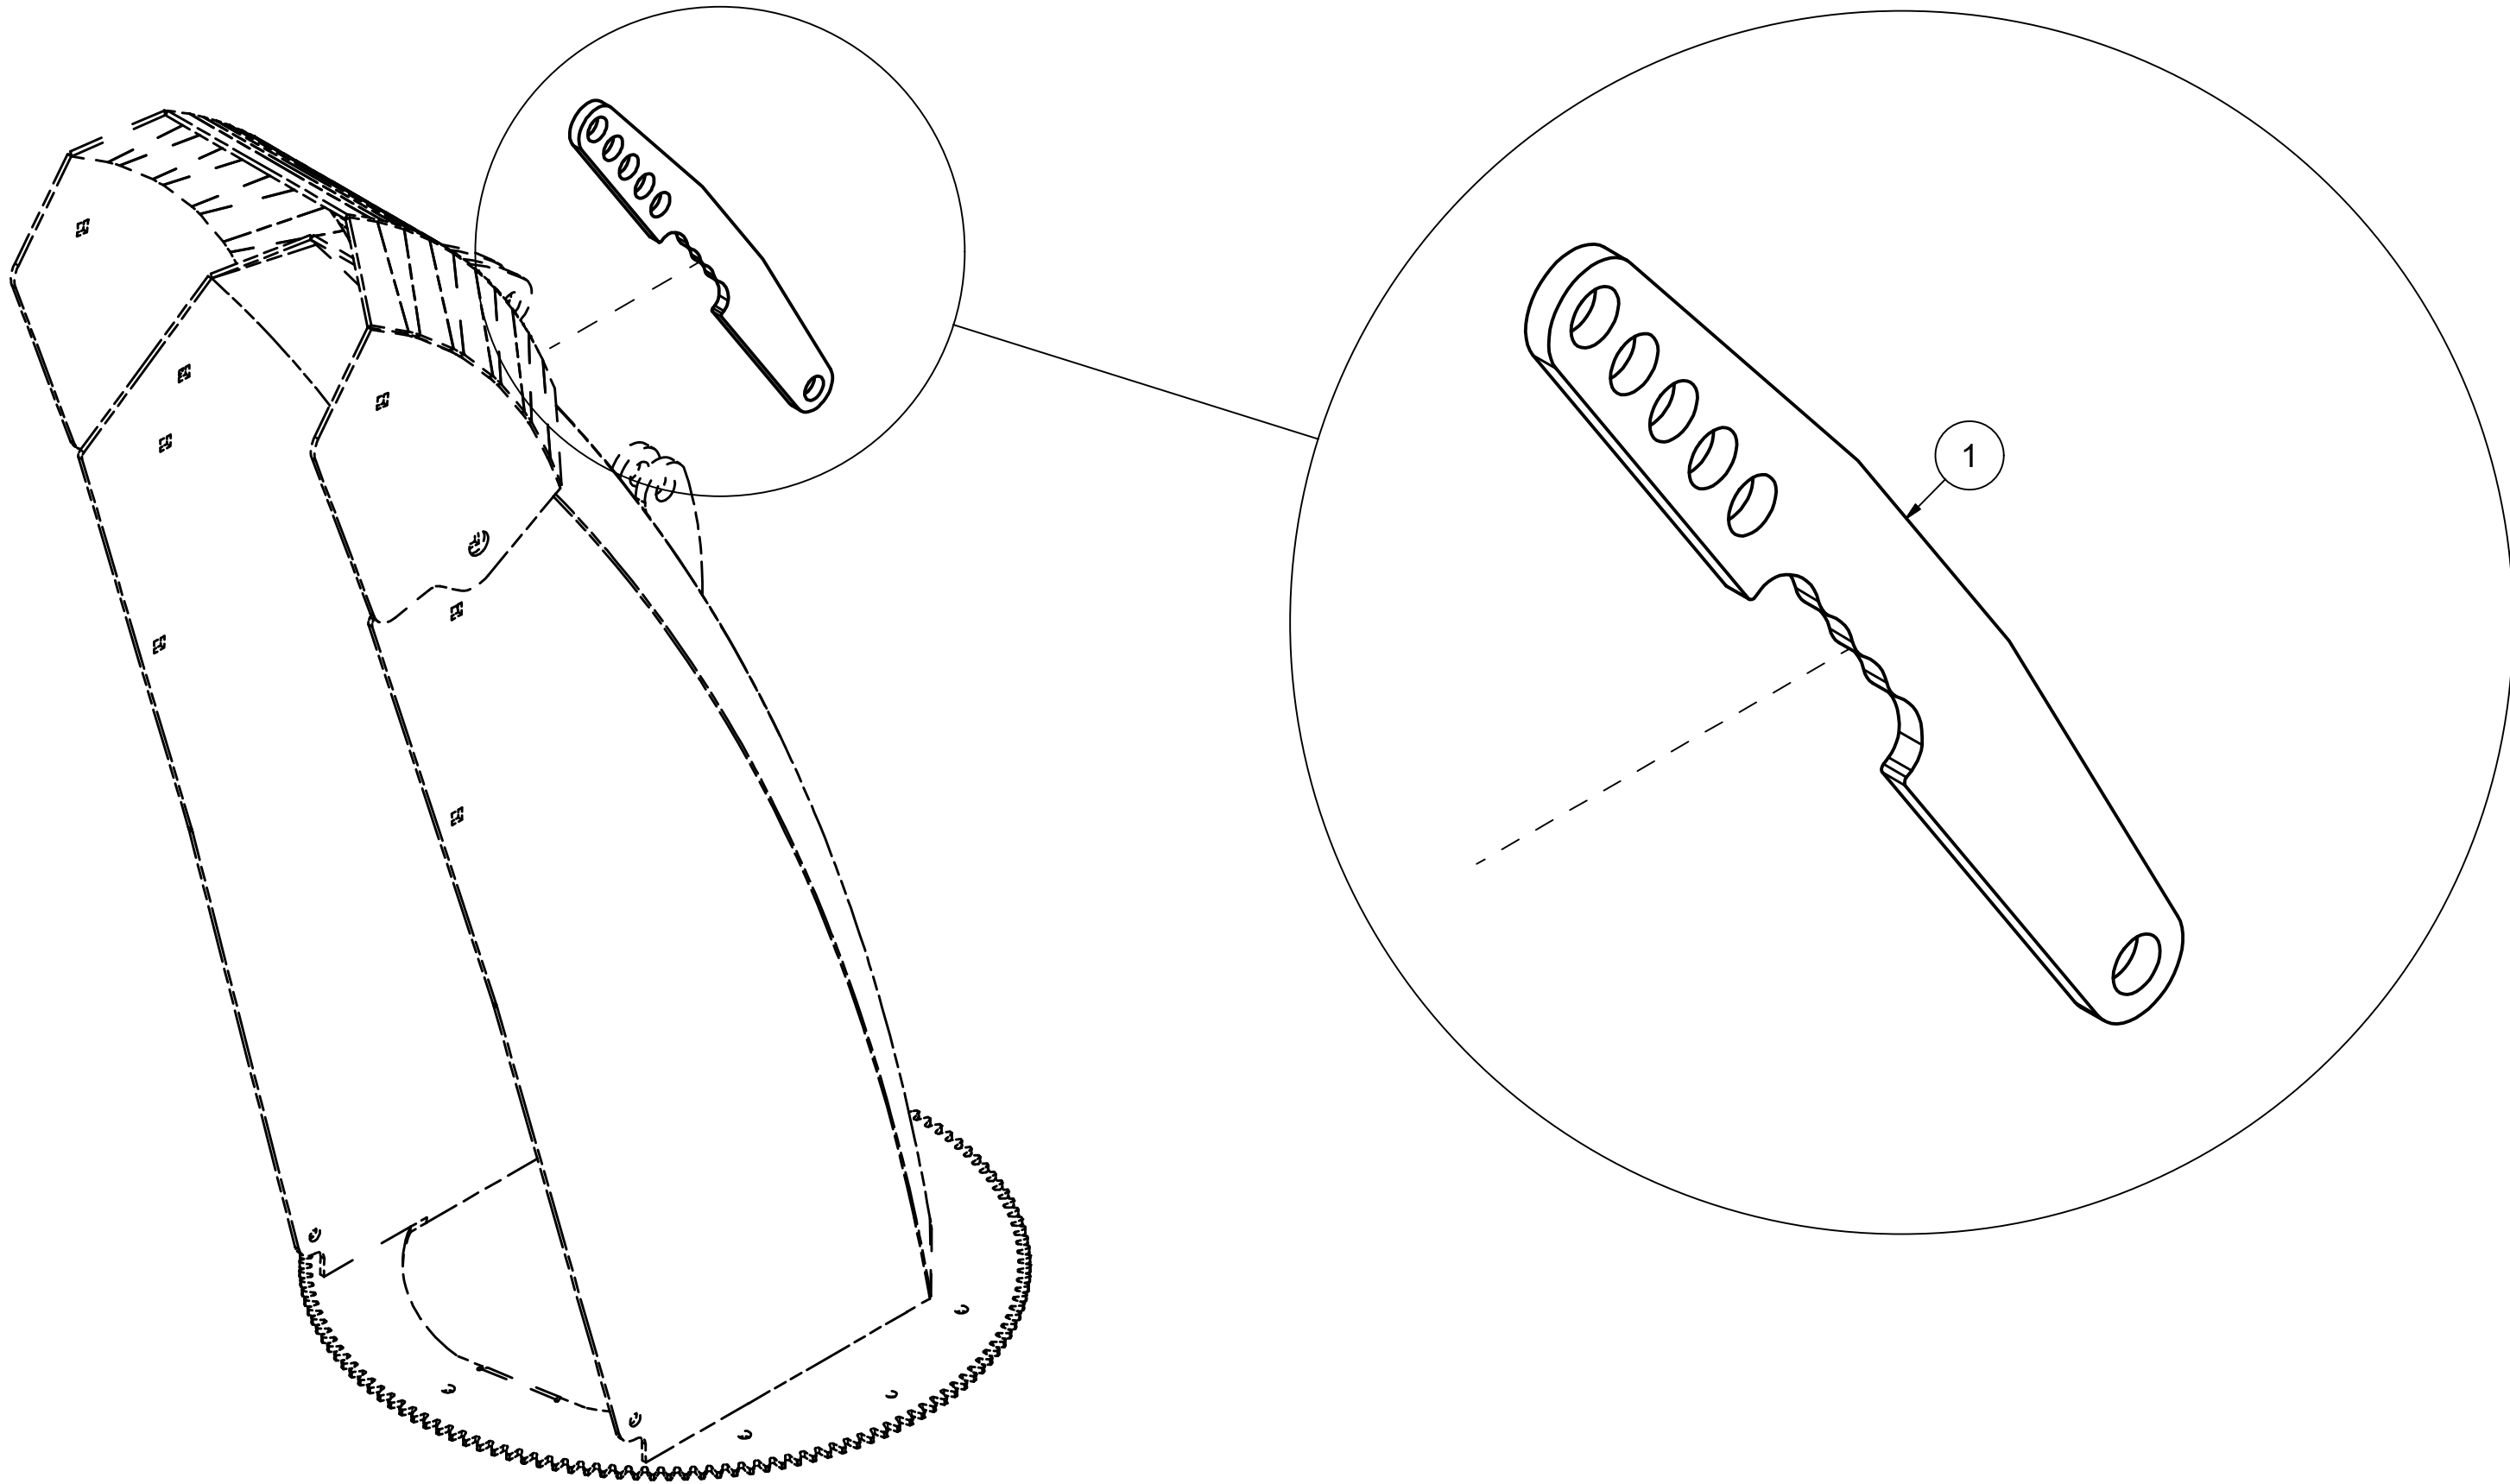

Pos	Qty	Article no	Designation
1	1	2955362	Cylinder 32x20x125 H20H20
2	2	2957755	Hexagon nipple BSP 1/4" - 1/4"

25148006 Ejector spout strut