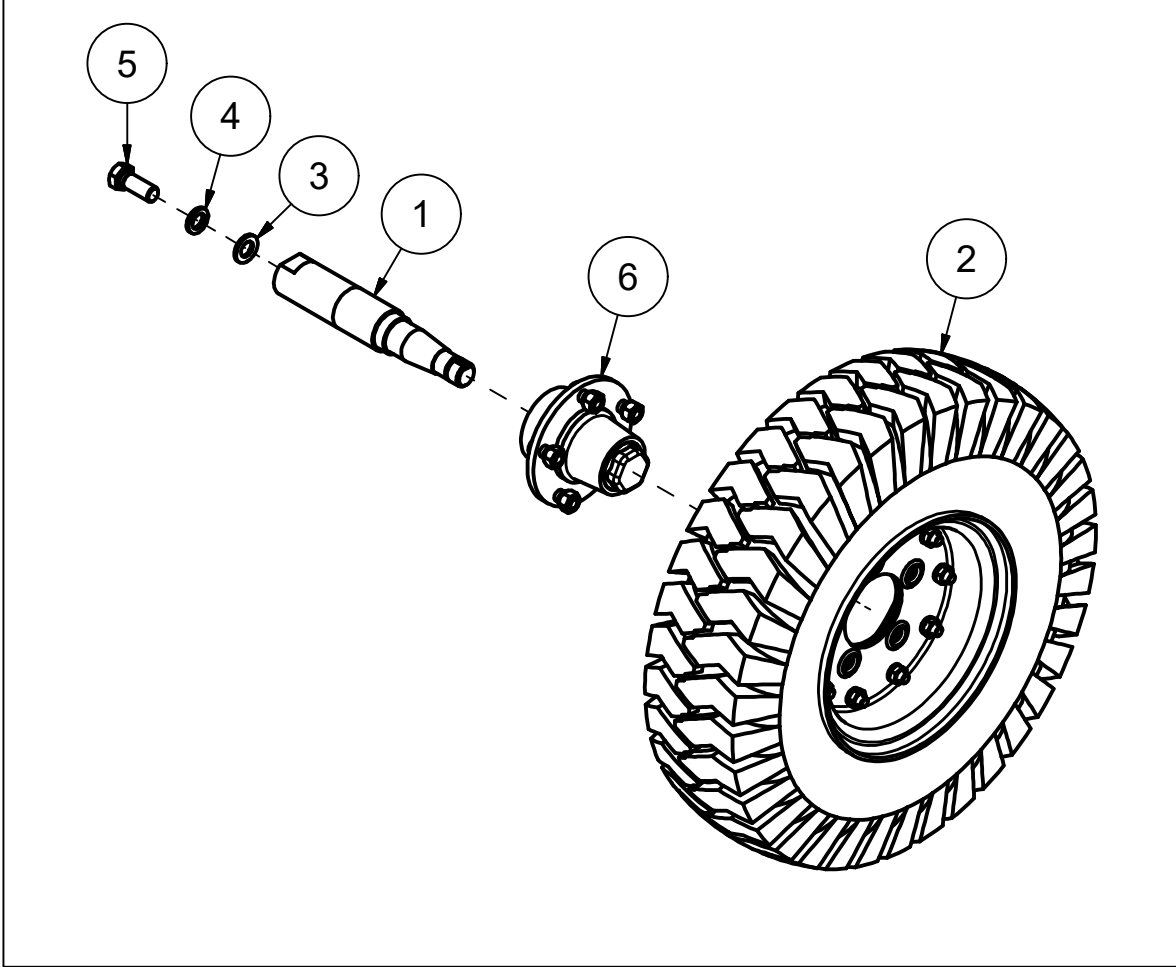

25148013 Wheel

Pos	Qty	Article no	Designation
1	2	25211033	Shaft pin for wheel
2	2	2941520	Wheel 6.00x9 10L Compl. w/rim
3	2	2531078	Washer M16 EIZn DIN 125
4	2	2534078	Spring washer M16 EIZn DIN 127
5	2	2422489	Hexagon screw M16x40 EIZn 8.8 DIN 933
6	2	2941621	Hub no. 21 without shaft pin