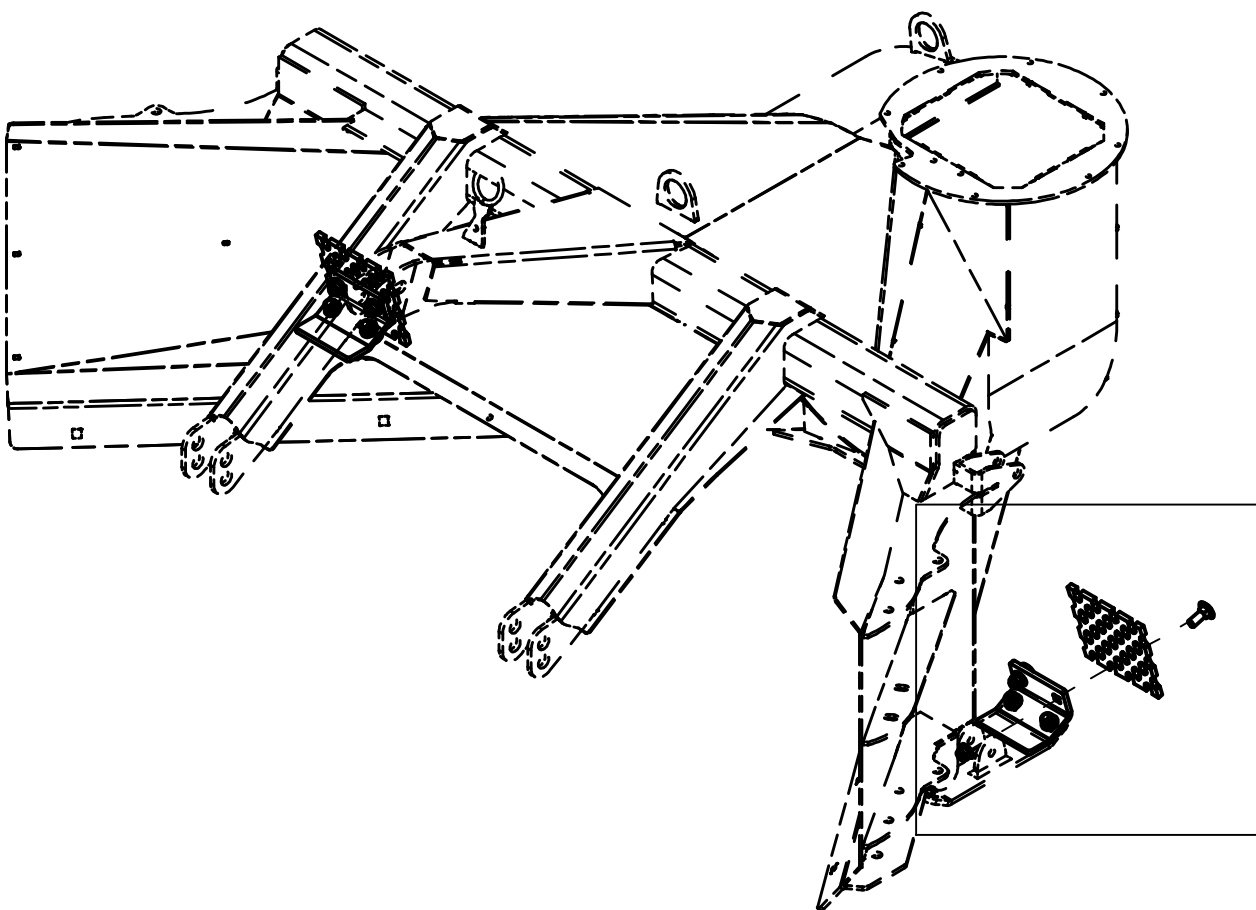

25148016 Ice craper skid pad

Pos	Qty	Article no	Designation
1	2	25301074	Ice craper steel bracket
2	8	2344491	Locking screw M16x45 ElZn 8.8 DIN 603
3	8	2489175	Locking nut with flange M16 ElZn DIN 6926
4	2	25301102	Ice craper steel 11x200x203