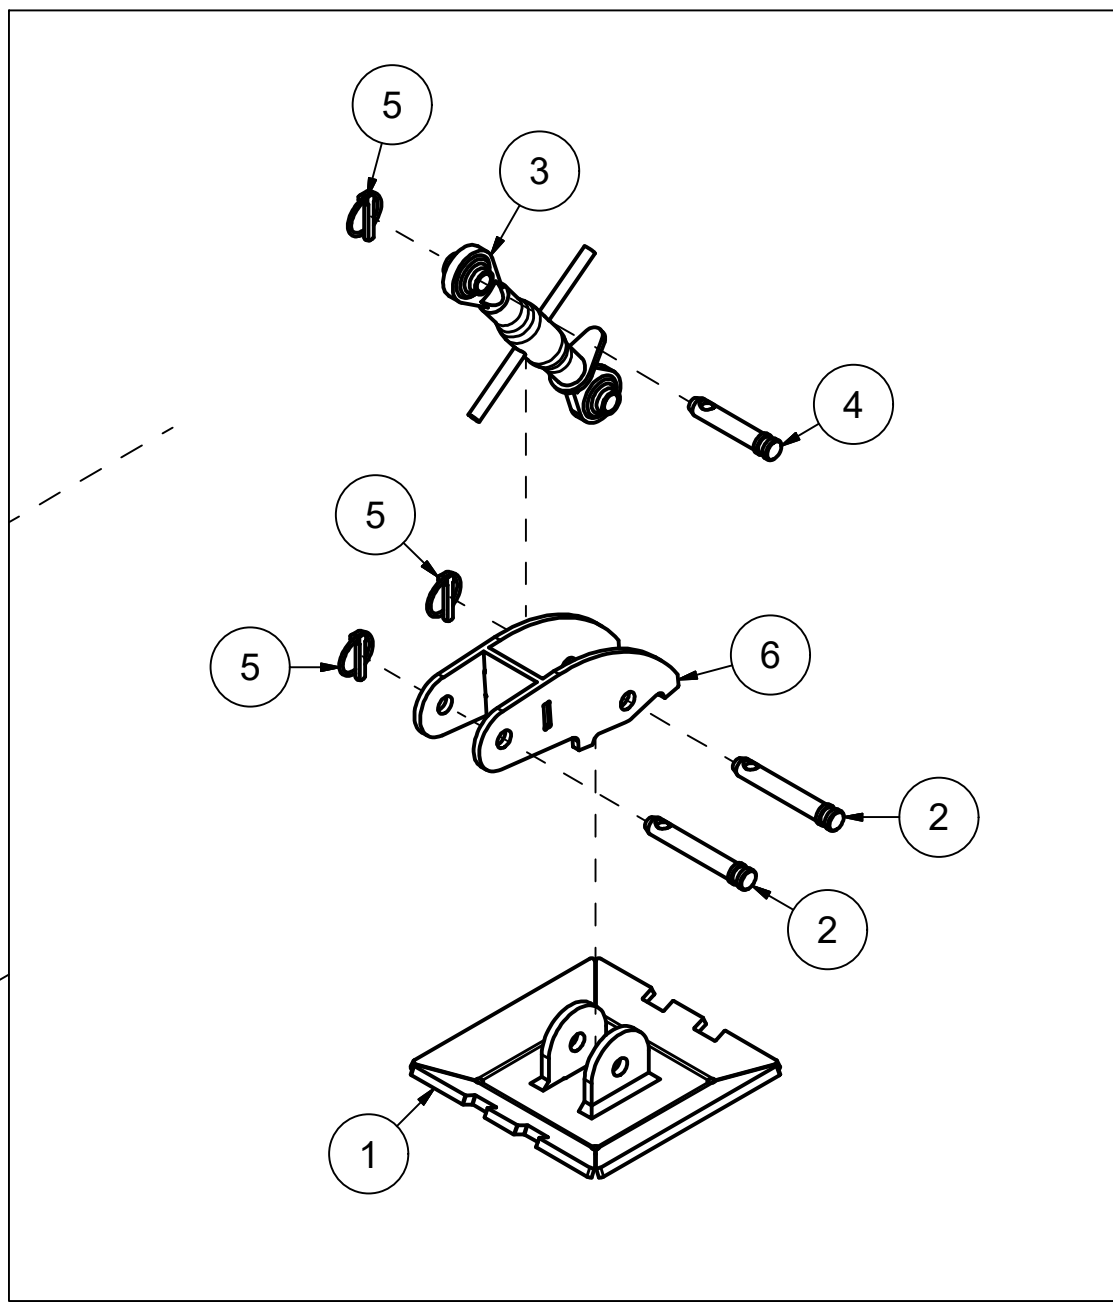

25148012 Rear skid pad

Pos	Qty	Article no	Designation
1	1	25121033	Skid pad 270x270
2	2	2526322	Top strut bolt cat. 1 Ø19x97
3	1	2551707	Top strut - Turnbuckle 290mm
4	1	2526321	Top strut bolt cat. 1 Ø19x70
5	3	2556142	Linch pin Ø10x40
6	1	25141010	Rear skid pad holder VF240