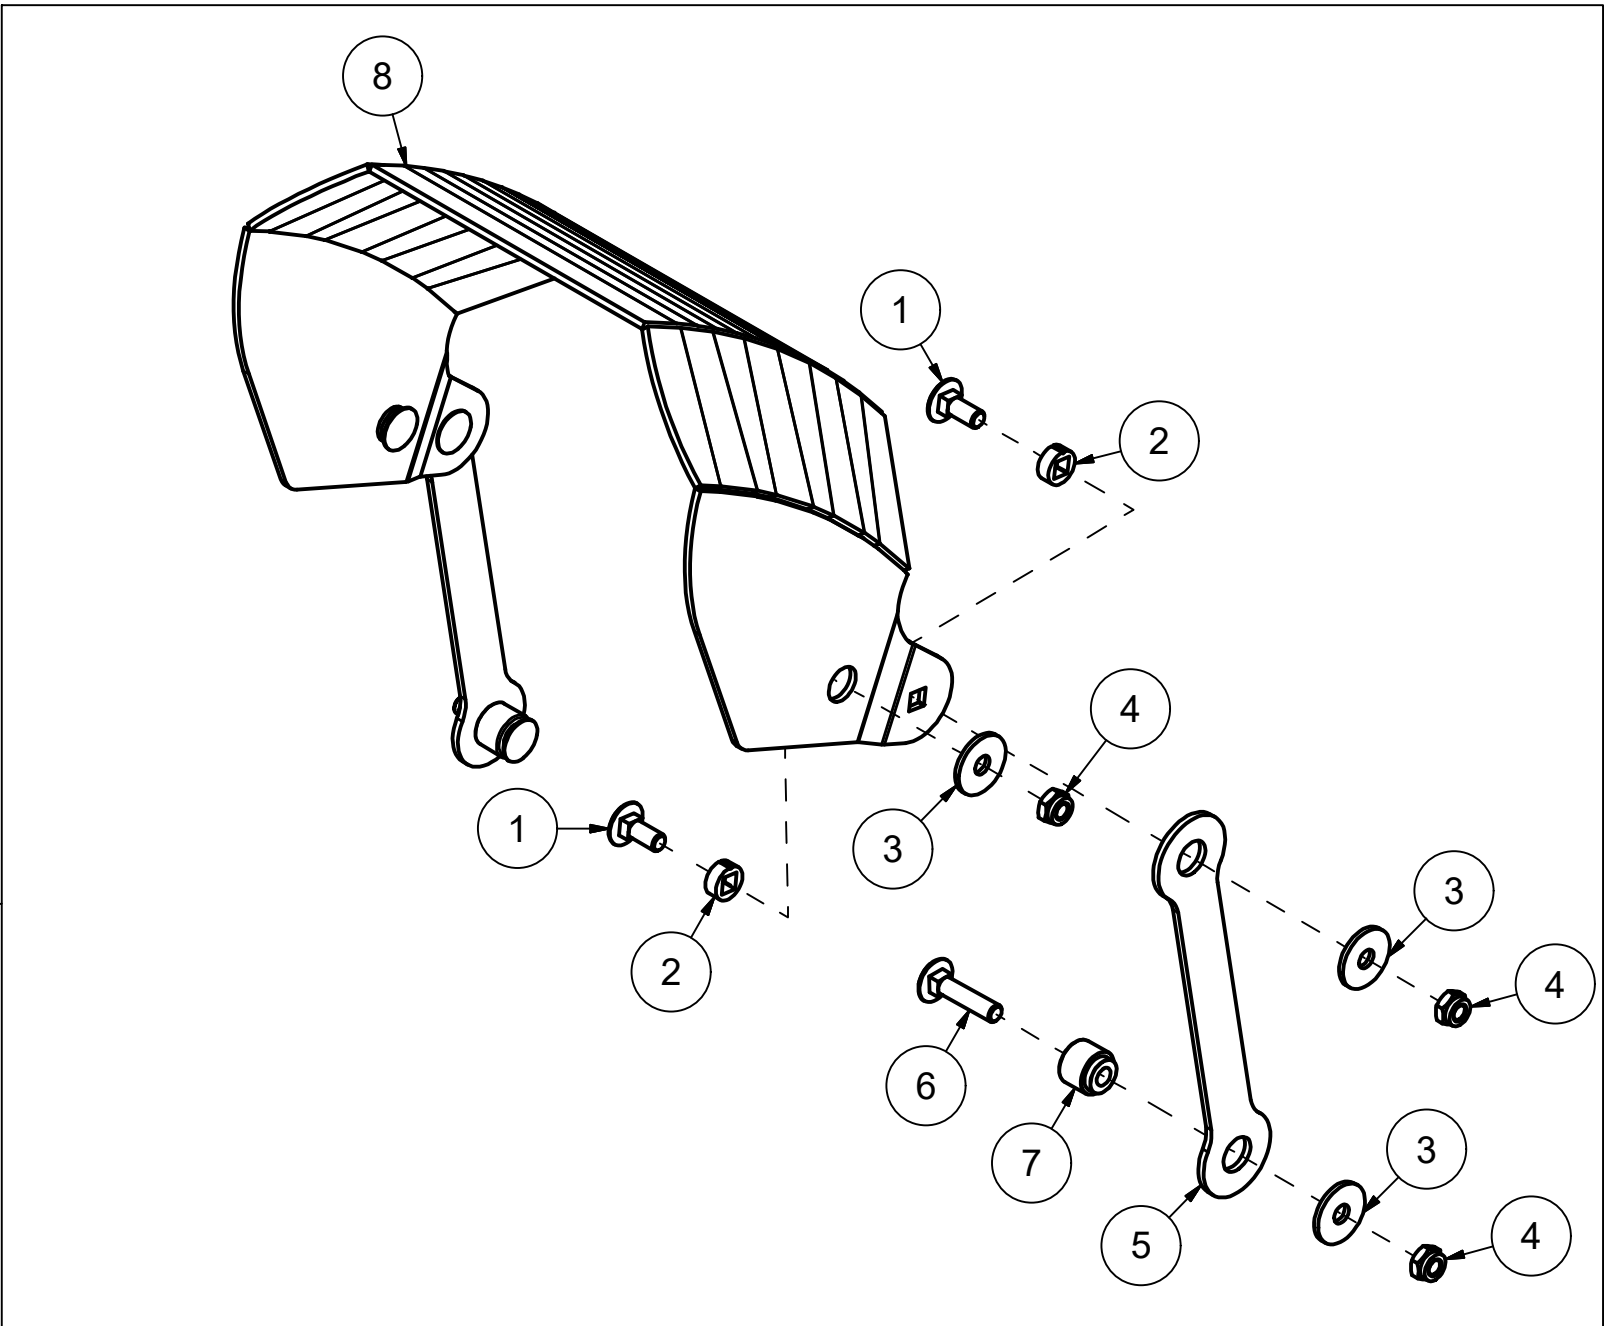

25148004 Top flap

Pos	Qty	Article no	Designation
1	4	2344330	Locking screw M10x25 EIZn 8.8 DIN 603
2	4	25201039	Bearing washer
3	6	2533065	Body washer $\varnothing$11/35x3
4	6	2483610	Locking nut M10 EIZn DIN 985
5	2	25201037	Strut for top flap
6	2	2344335	Locking screw M10x45 EIZn 8.8 DIN 603
7	2	25201041	Bearing sleeve on spout
8	1	25201036	Top flap 80 cm