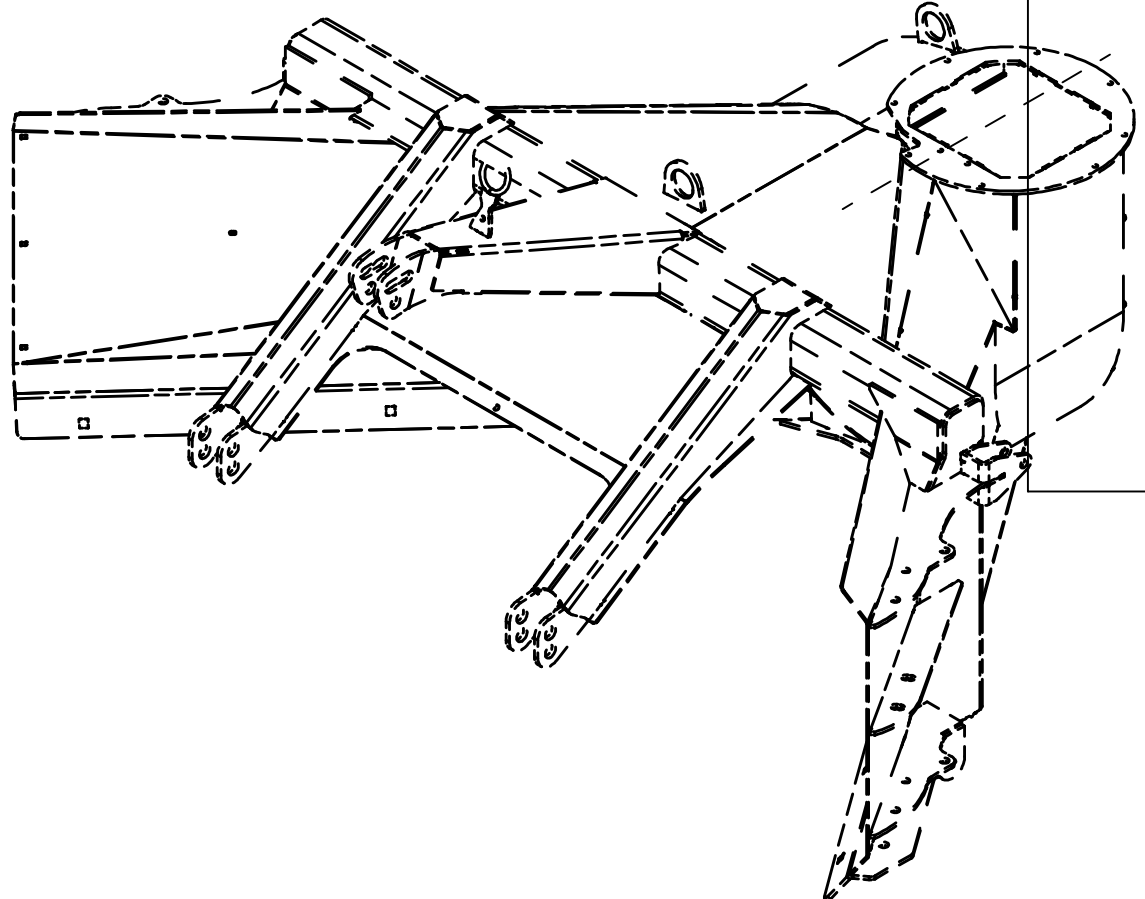

25148012 Rear skid pad

Pos	Qty	Article no	Designation
1	1	25121033	Skid pad 270x270
2	2	2526322	Top strut bolt cat. 1 Ø19x97
3	1	2551707	Top strut - Turnbuckle 290mm
4	1	2526321	Top strut bolt cat. 1 Ø19x70
5	3	2556142	Linch pin Ø10x40
6	1	25141010	Rear skid pad holder VF240