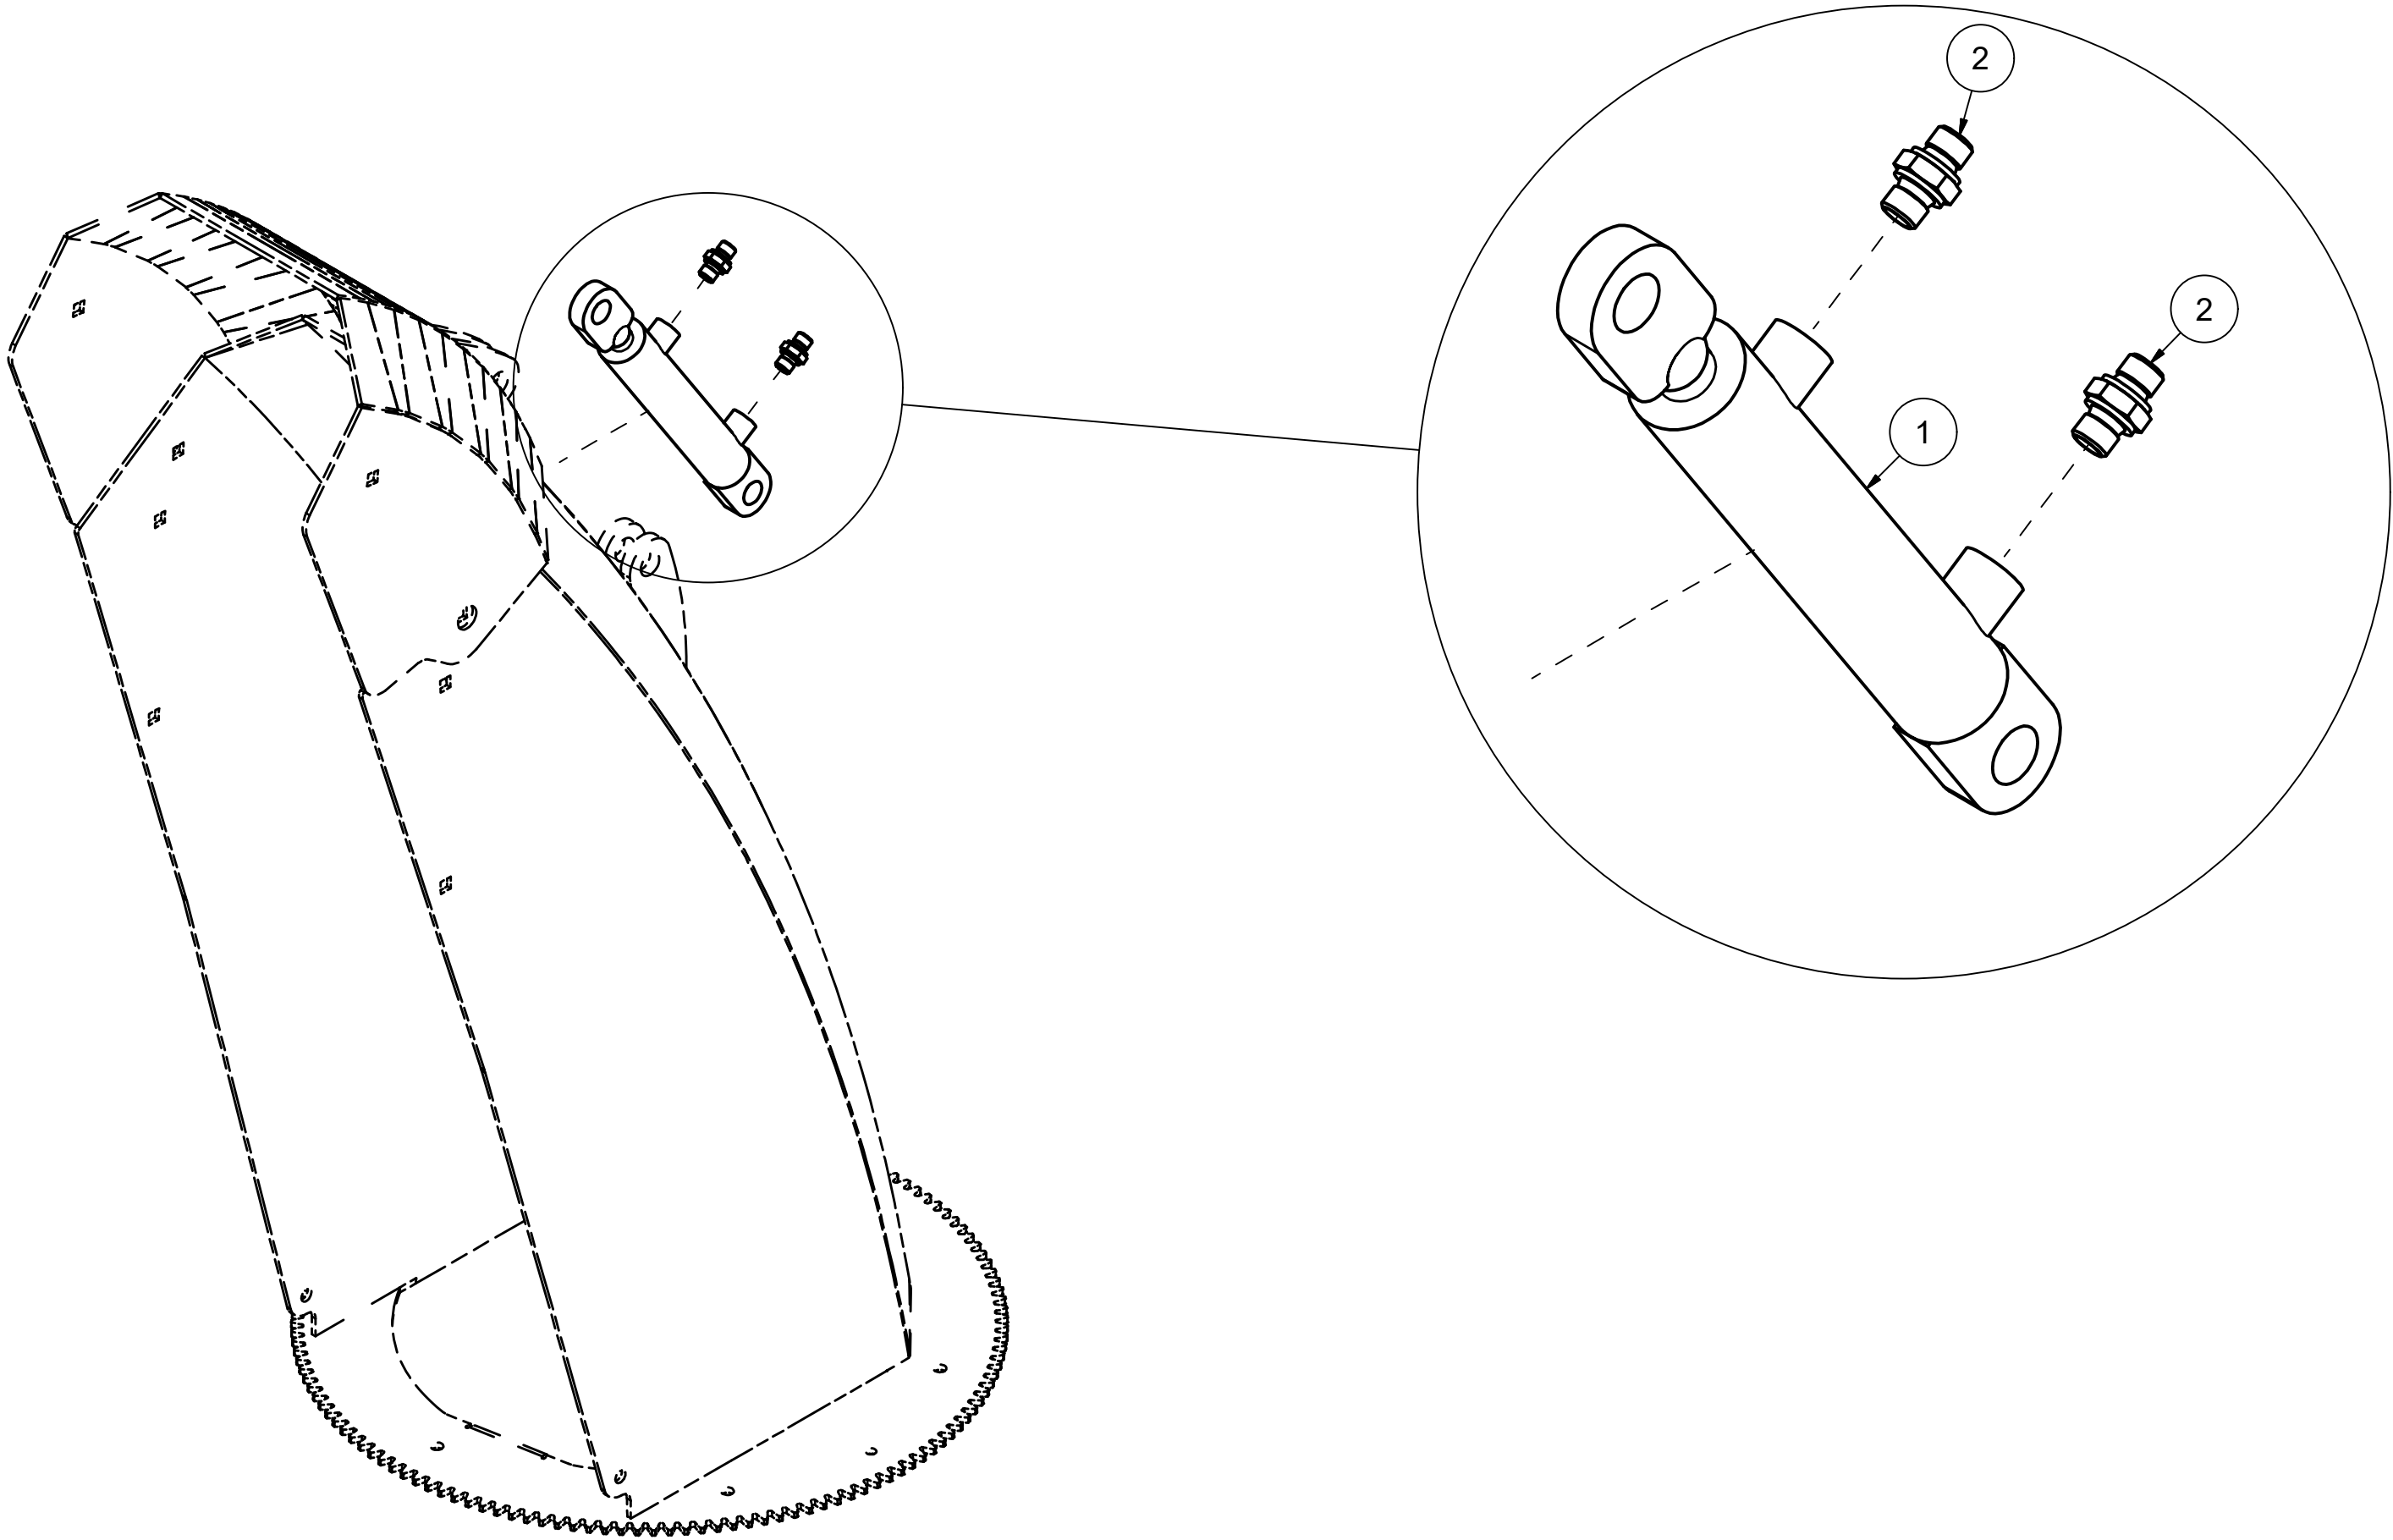

25148005 Ejector spout cylinder

Pos	Qty	Article no	Designation
1	1	2955362	Cylinder 32x20x125 H20H20
2	2	2957755	Hexagon nipple BSP 1/4" - 1/4"