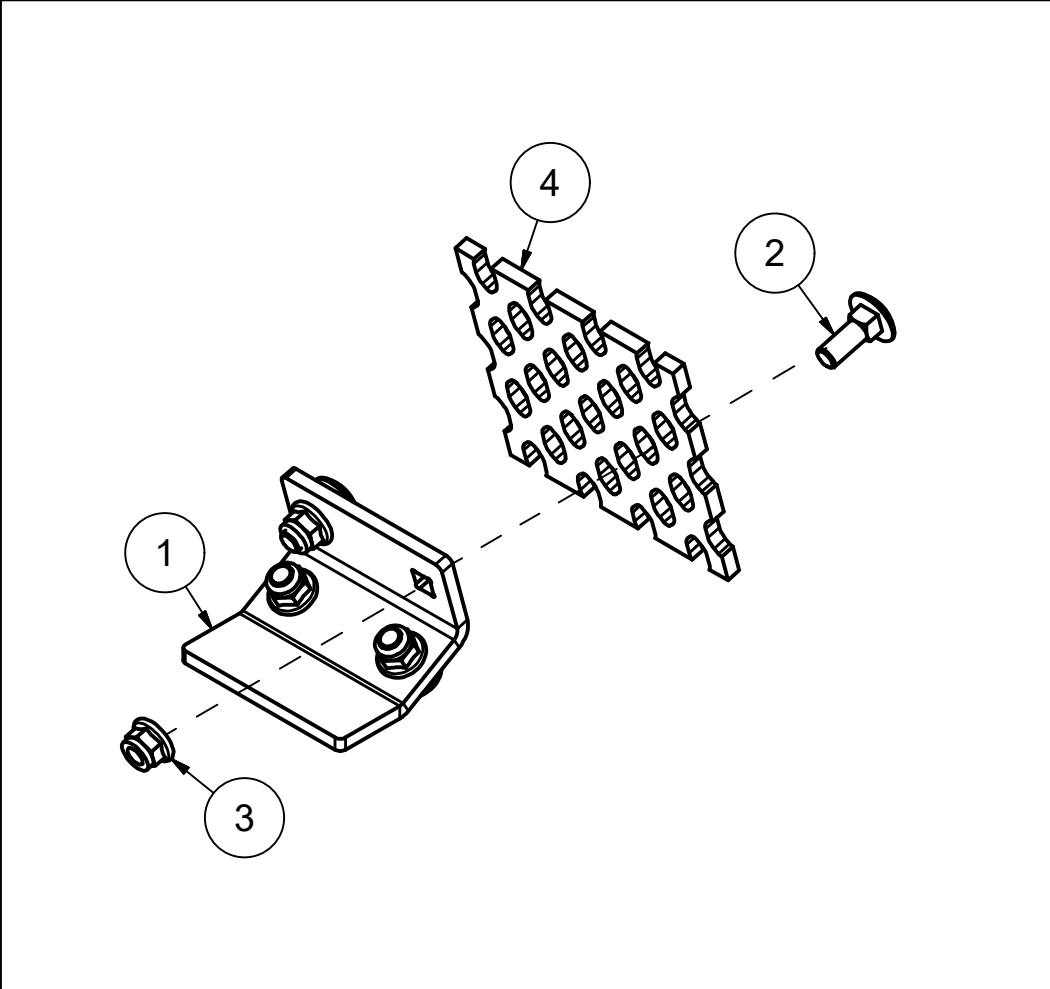

25148016 Ice craper skid pad

Pos	Qty	Article no	Designation
1	2	25301074	Ice craper steel bracket
2	8	2344491	Locking screw M16x45 ElZn 8.8 DIN 603
3	8	2489175	Locking nut with flange M16 ElZn DIN 6926
4	2	25301102	Ice craper steel 11x200x203