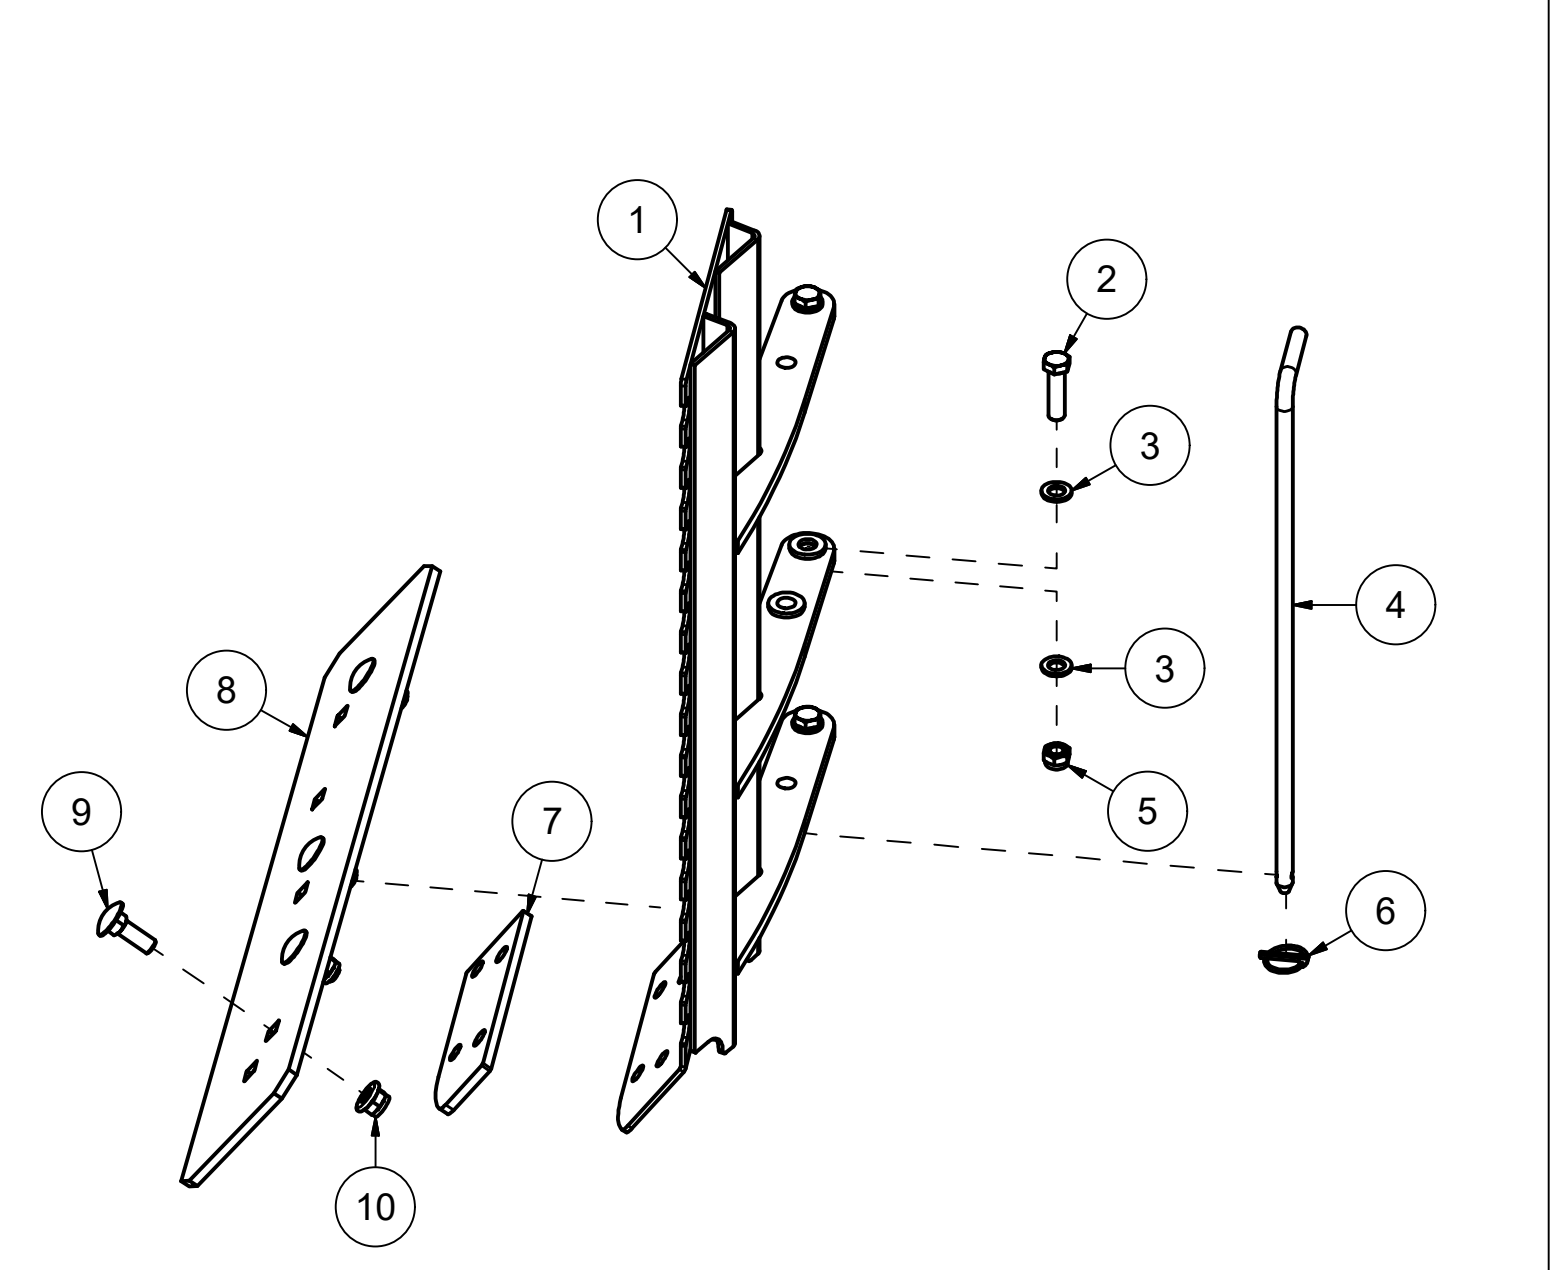

25148010 Left side extension side 1,0m

Pos	Qty	Article no	Designation
1	1	25111080	Side extension 1m Left VF230/252
2	3	2422495	Hexagon screw M16x60 EIZn 8.8 DIN 931
3	6	2531078	Washer M16 EIZn DIN 125
4	1	25111043	Rod attachment for side extension VF230/252
5	3	2483613	Locking nut M16 EIZn DIN 985
6	1	2556138	Linch pin Ø6
7	1	25141009	Shims wear steel side extension
8	1	25141005	Wear steel side extension 10x185x900
9	4	2344493	Locking screw M16x50 EIZn 8.8 DIN 603
10	4	2489175	Locking nut with flange M16 EIZn DIN 6926