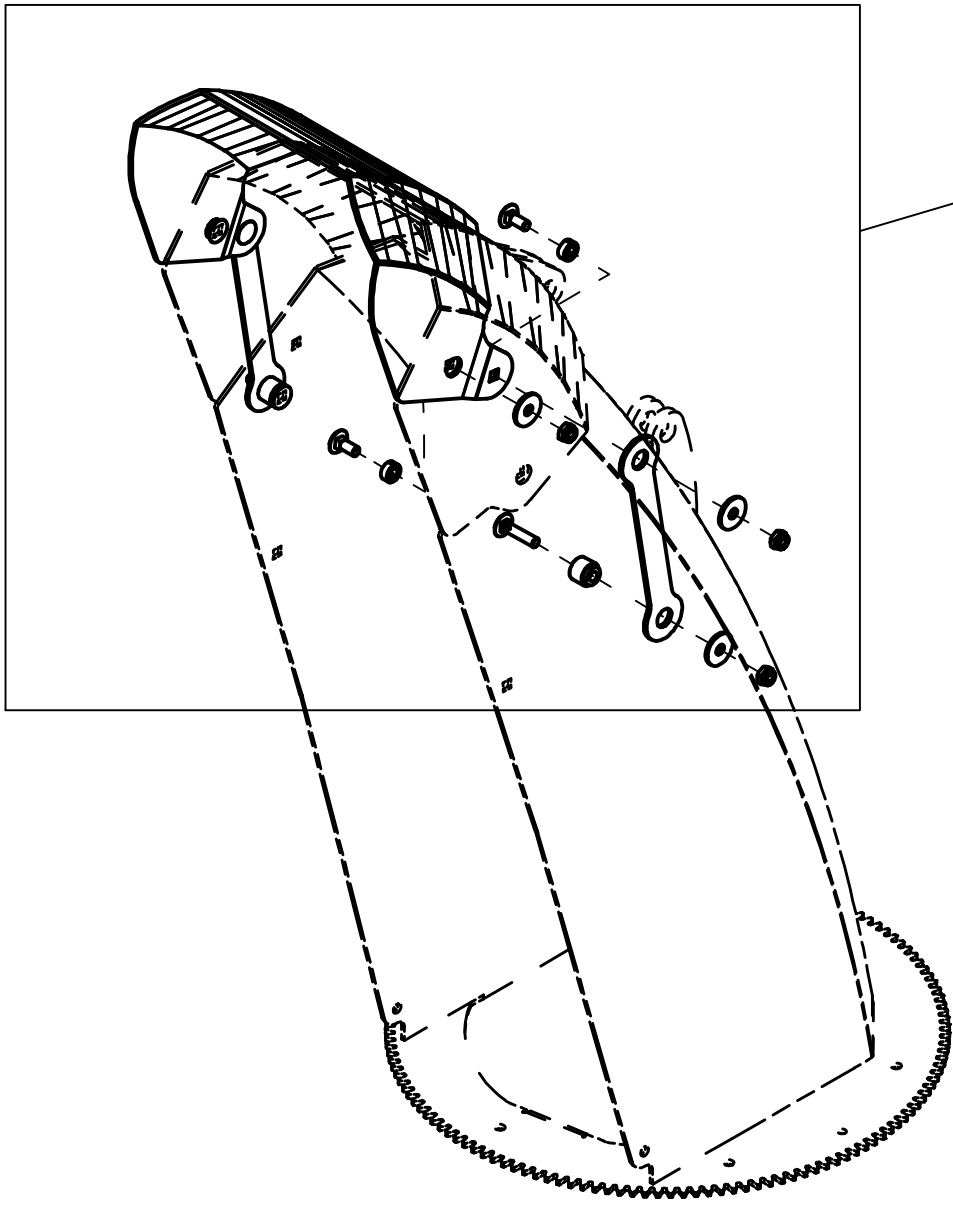

25148004 Top flap

Pos	Qty	Article no	Designation
1	4	2344330	Locking screw M10x25 EIZn 8.8 DIN 603
2	4	25201039	Bearing washer
3	6	2533065	Body washer $\varnothing$11/35x3
4	6	2483610	Locking nut M10 EIZn DIN 985
5	2	25201037	Strut for top flap
6	2	2344335	Locking screw M10x45 EIZn 8.8 DIN 603
7	2	25201041	Bearing sleeve on spout
8	1	25201036	Top flap 80 cm