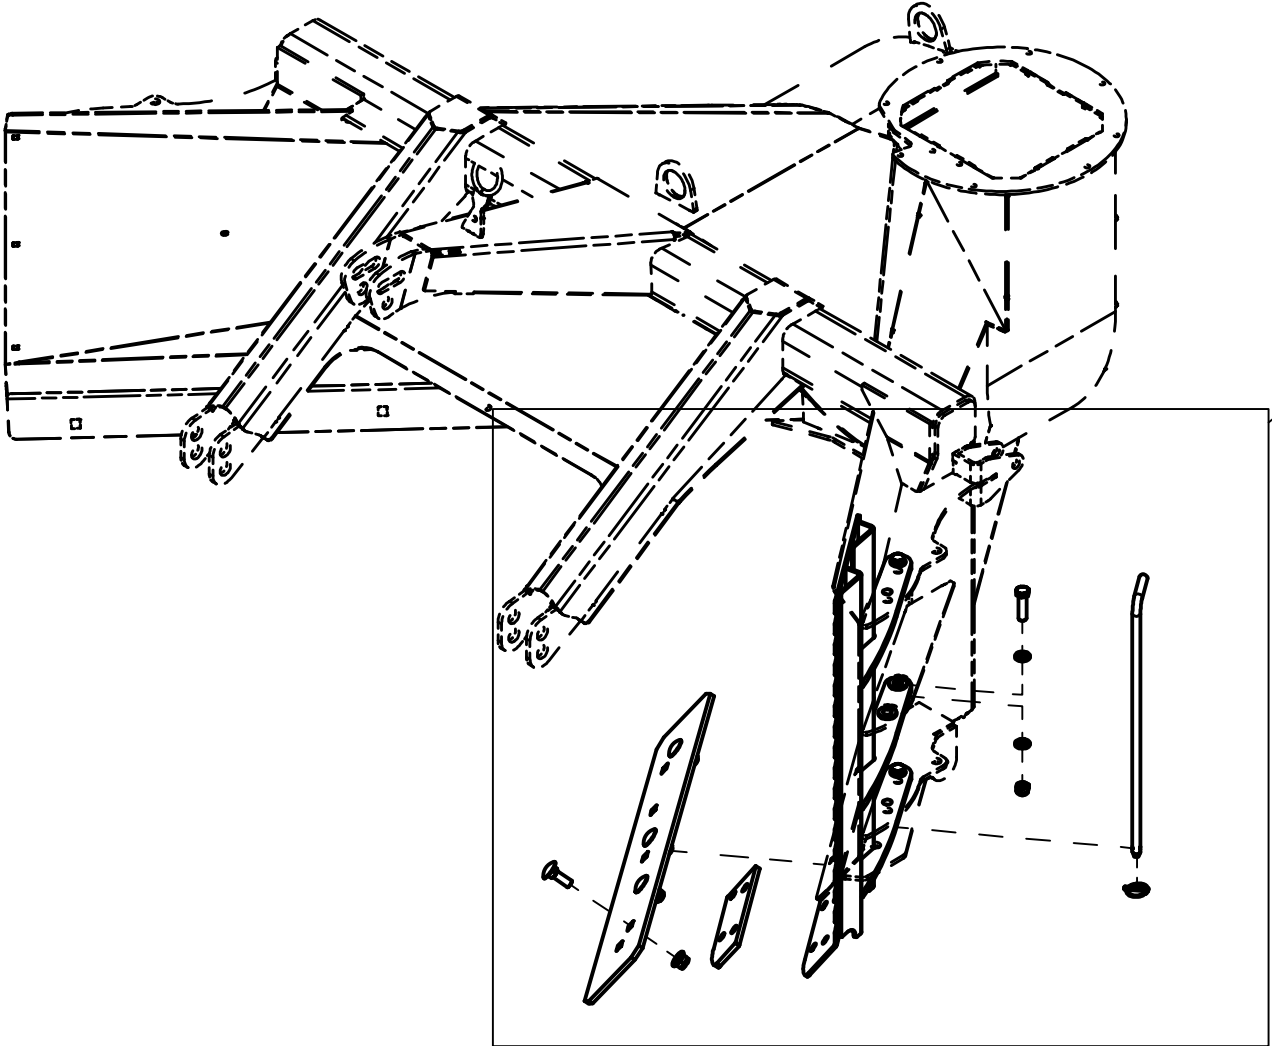

25148010 Left side extension side 1,0m

Pos	Qty	Article no	Designation
1	1	25111080	Side extension 1m Left VF230/252
2	3	2422495	Hexagon screw M16x60 EIZn 8.8 DIN 931
3	6	2531078	Washer M16 EIZn DIN 125
4	1	25111043	Rod attachment for side extension VF230/252
5	3	2483613	Locking nut M16 EIZn DIN 985
6	1	2556138	Linch pin Ø6
7	1	25141009	Shims wear steel side extension
8	1	25141005	Wear steel side extension 10x185x900
9	4	2344493	Locking screw M16x50 EIZn 8.8 DIN 603
10	4	2489175	Locking nut with flange M16 EIZn DIN 6926