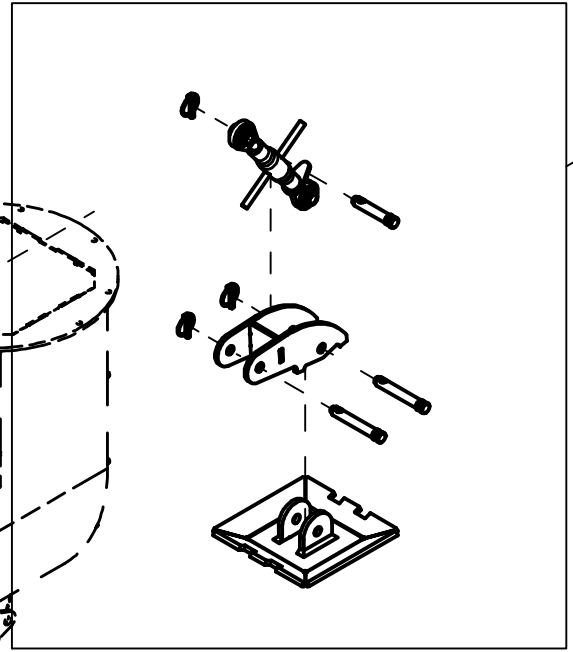

25148012 Rear skid pad

Pos	Qty	Article no	Designation
1	1	25121033	Skid pad 270x270
2	2	2526322	Top strut bolt cat. 1 Ø19x97
3	1	2551707	Top strut - Turnbuckle 290mm
4	1	2526321	Top strut bolt cat. 1 Ø19x70
5	3	2556142	Linch pin Ø10x40
6	1	25141010	Rear skid pad holder VF240