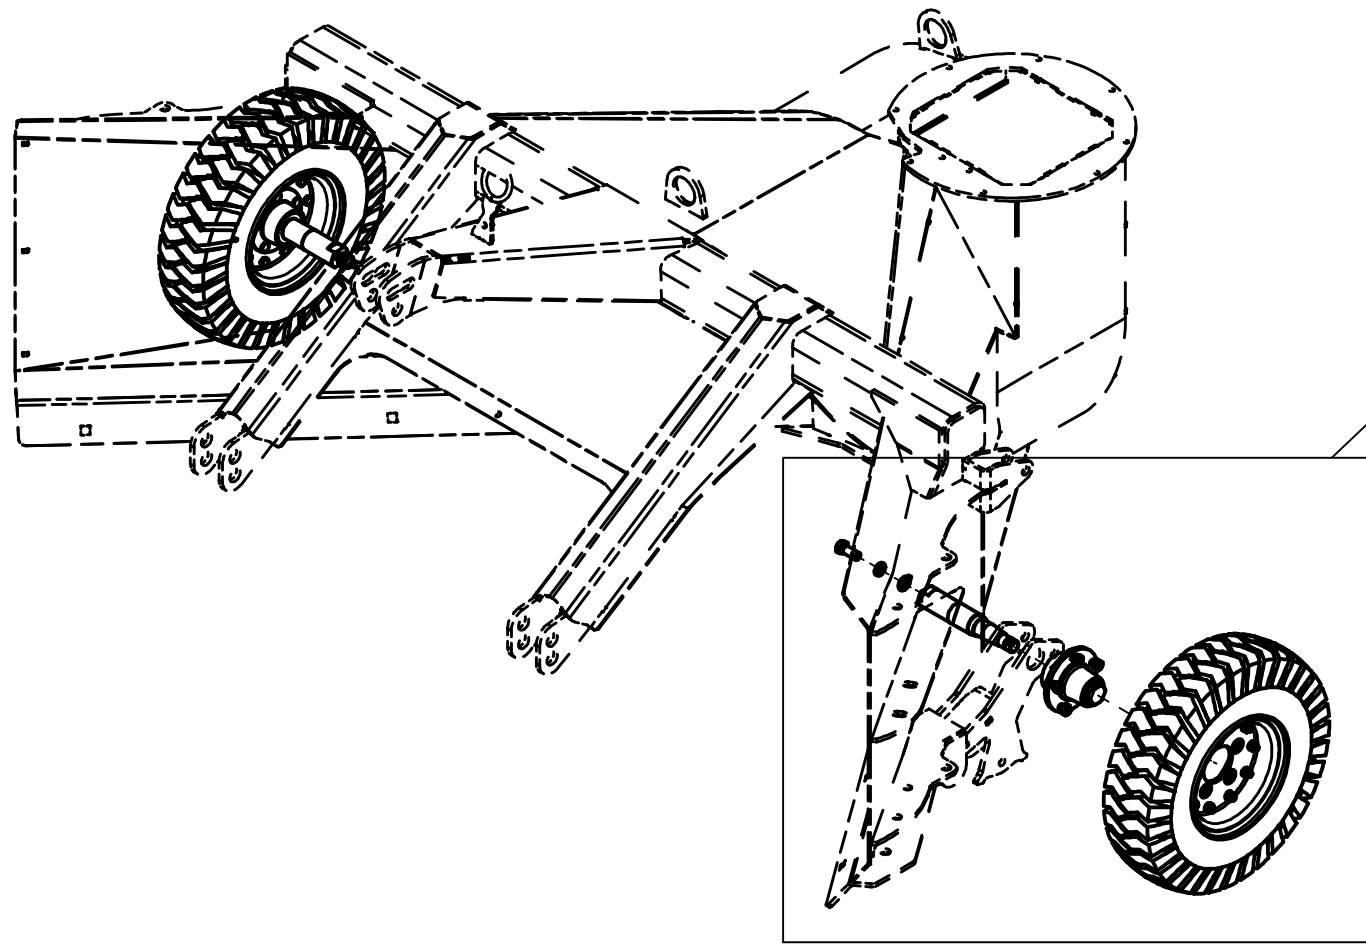

25148013 Wheel

Pos	Qty	Article no	Designation
1	2	25211033	Shaft pin for wheel
2	2	2941520	Wheel 6.00x9 10L Compl. w/rim
3	2	2531078	Washer M16 EIZn DIN 125
4	2	2534078	Spring washer M16 EIZn DIN 127
5	2	2422489	Hexagon screw M16x40 EIZn 8.8 DIN 933
6	2	2941621	Hub no. 21 without shaft pin