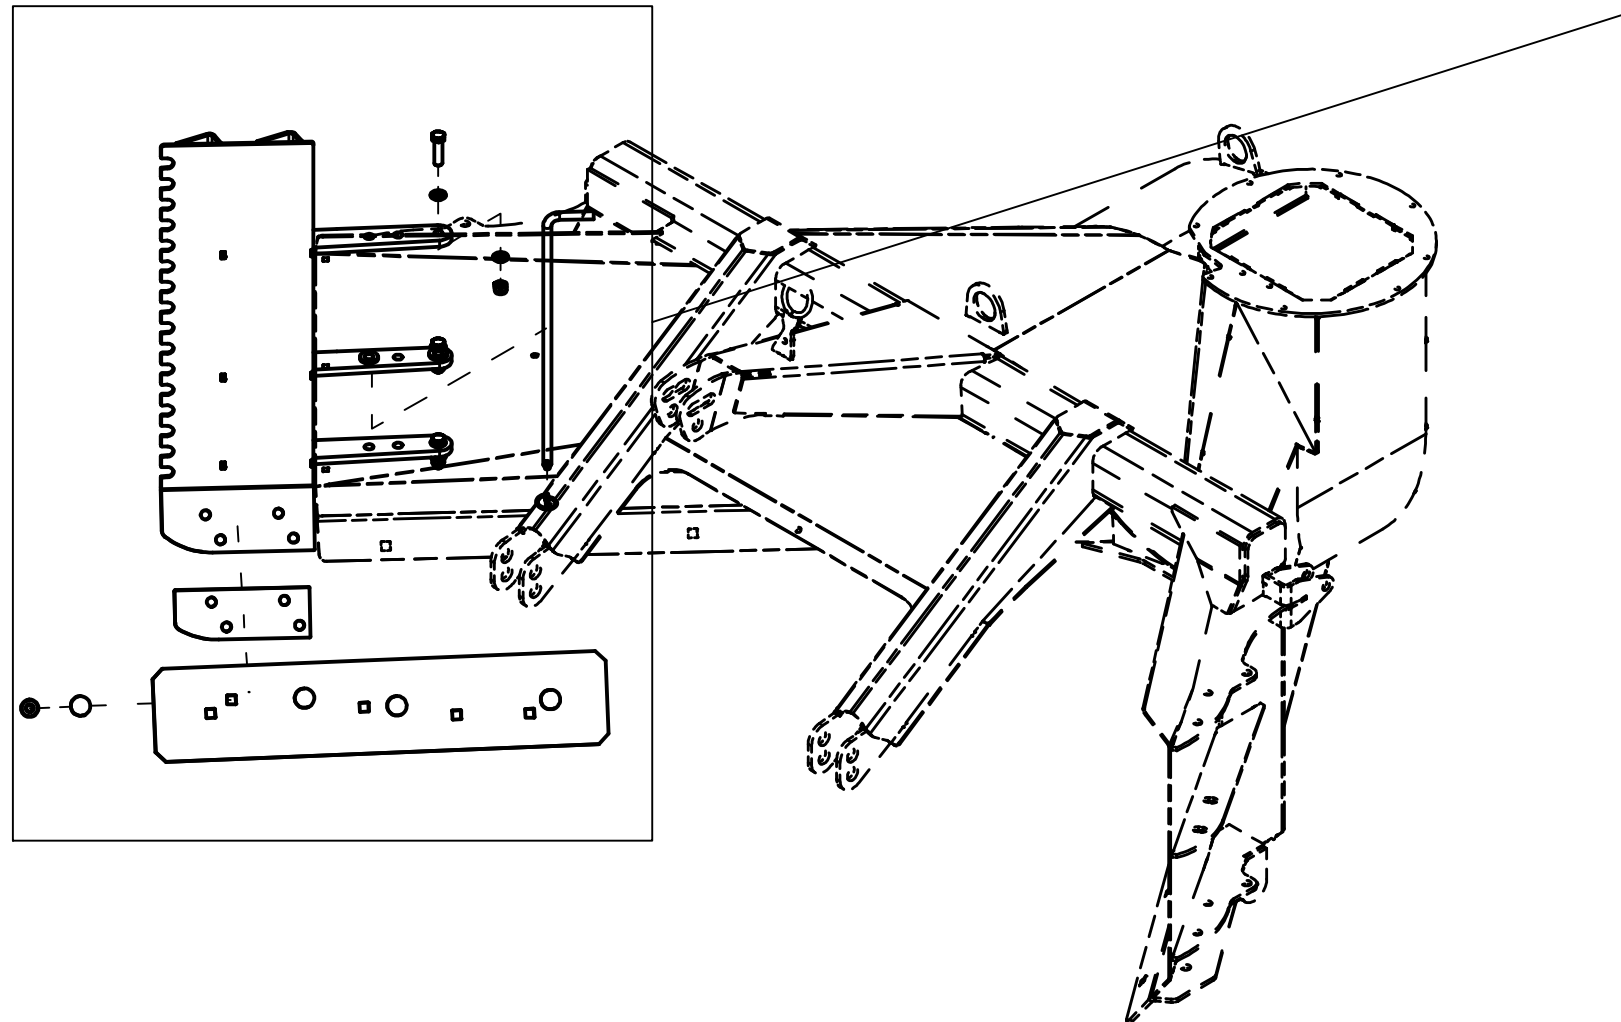

25148008 Right side extension 1,0m

Pos	Qty	Article no	Designation
1	1	25111073	Right side extension 1,0 m
2	3	2422495	Hexagon screw M16x60 EIZn 8.8 DIN 931
3	3	2483613	Locking nut M16 EIZn DIN 985
4	6	2531078	Washer M16 EIZn DIN 125
5	1	25111043	Rod attachment for side extension VF230/252
6	1	2556138	Linch pin Ø6
7	1	25141005	Wear steel side extension 10x185x900
8	1	25141009	Shims wear steel side extension
9	4	2344493	Locking screw M16x50 EIZn 8.8 DIN 603
10	4	2489175	Locking nut with flange M16 EIZn DIN 6926